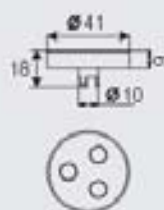

HLG02401

12V DC	6x 0.5W	SMD LED	6x3 LEDs	III	F	10.5mm
←	↓	←	PC	20 PCS/ CTN	18980 PCS/20'