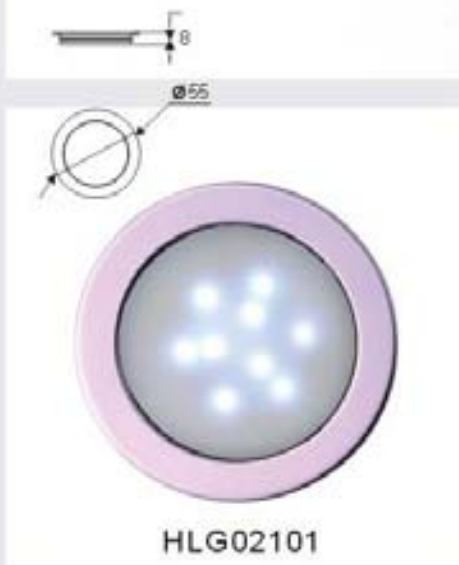

HLG02102

HLG02101

12V	3x 0.5W	SMD LED	3x9 LEDs
III	F	45.5mm	IP65
↓	←	Alum.	18 PCS/ CTN
14634 PCS/20'