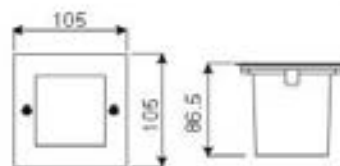

HLG03201

HLG03202

HLG03301

HLG03302

230V	0.8W	5mm LED	9 LEDs		IP54
			ST304 Alum.	50 PCS/CTN	49100 PCS/20'

230V	1.5W	5mm LED	16 LEDs		IP54
			ST304 Alum.	30 PCS/CTN	15810 PCS/20'

HLG03403

230V	3W	CREE LED	3 LEDs
	IP54		
ST304 Alum.	12 PCS/ CTN	8988 PCS/20'	