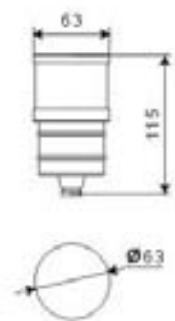

HLG00601

230V	1W	CREE LED	1 LED	
	Driver incl.	35mm	IP68	
Alum.		25 PCS/CTN	27375 PCS/20'	

230V	1.2W	5mm LED	15 LEDs			
IP54			Alum.	20 PCS/CTN	284980 PCS/20'