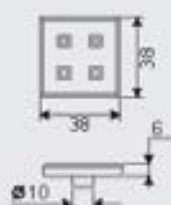

HLG02102

HLG02101

12V	3x 0.5W	SMD LED	3x9 LEDs
III	F	45.5mm	IP65
↓	←	Alum.	18 PCS/ CTN
14634 PCS/20'			

12V	5x 0.5W	3mm LED	5x4 LEDs
III	F	30mm	←
↓	←	Steel	8 PCS/ CTN
6696 PCS/20'			

HLG02302

HLG02301

12V DC	6x 0.5W	SMD LED	6x4 LEDs
III	F	10.5mm	←
↓	←	PC	20 PCS/ CTN
18980 PCS/20'			