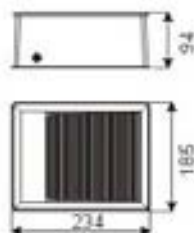

HLG02802

230V	1.5W	5mm LED	18 LEDs		
IP65	 117mm 122mm		Alum.	40 PCS/ CTN	29960 PCS/20'

HLG02902

230V	2.2W	5mm LED	27 LEDs
		IP65	 217mm 169mm
	Alum.	20 PCS/ CTN	9020 PCS/20'

HLG02901

230V	2.2W	5mm LED	27 LEDs		
IP65	 217mm 169mm		Alum.	20 PCS/ CTN	5740 PCS/20'