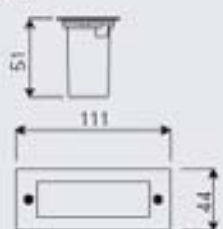

HLG03101

HLG03102

HLG03103

230V	1.5W	5mm LED	16 LEDs
	IP54		 53mm 162mm
	ST304 Alum.	30 PCS/CTN	14970 PCS/20'

HLG03001

HLG03002

HLG03003

230V	1W	5mm LED	12 LEDs		IP54
	 32mm 105mm		ST304 Alum.	40 PCS/CTN	43800 PCS/20'