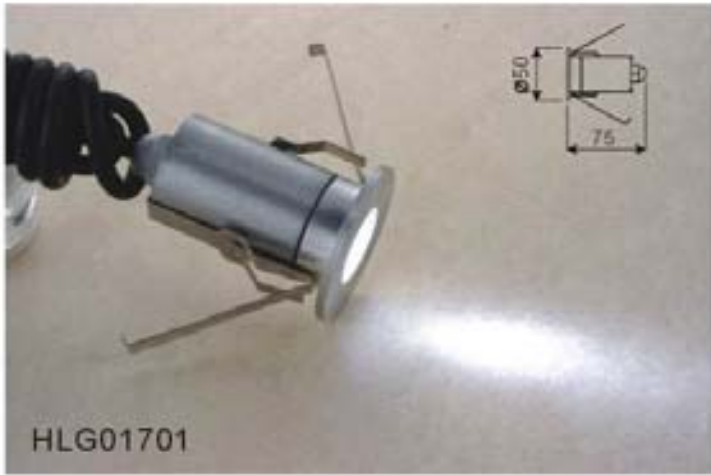

HLG01205

HLG01206

HLG01302

12V DC	5x 0.2W	5mm LED	5x1 LEDs	III	F	8mm
IP68	↓	←	Alum.	12 PCS/ CTN	22788 PCS/20'	

HLG01701

230V	0.5W	5mm LED	6 LEDs			
IP68			ST304 Alum.	40 PCS/CTN	27760 PCS/20'	

HLG01702

230V	0.5W	5mm LED	6 LEDs			
IP68			ST304 Alum.	40 PCS/CTN	18640 PCS/20'	