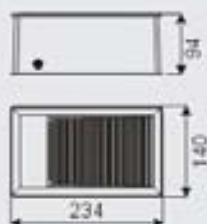

HLG02701

230V	1.2W	5mm LED	15 LEDs		
IP65	 217mm 77mm		Alum.	30 PCS/ CTN	9810 PCS/20'

HLG02702

230V	1.2W	5mm LED	15 LEDs		
IP65	 117mm 77mm		Alum.	40 PCS/ CTN	16000 PCS/20'

HLG02801

230V	1.5W	5mm LED	18 LEDs		
IP65	 217mm 122mm		Alum.	30 PCS/ CTN	7590 PCS/20'