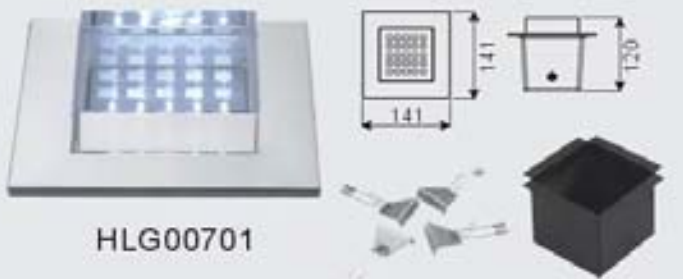

HLG00701

230V	2.2W	5mm LED	25 LEDs			 122mm 122mm
IP54			Alum.	8 PCS/CTN	4952 PCS/20'