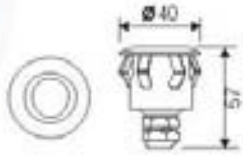

HLG01201

12V	0.5W	5mm LED	6 LEDs	III	F	35mm
IP65	↓	←	Alum.	20 PCS/CTN	33500 PCS/20'