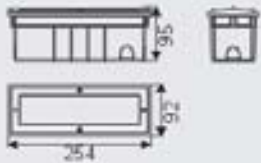

HLG03201

HLG03202

HLG03301

HLG03302

230V	0.8W	5mm LED	9 LEDs		IP54
			ST304 Alum.	50 PCS/CTN	49100 PCS/20'

230V	1.5W	5mm LED	16 LEDs		IP54
			ST304 Alum.	30 PCS/CTN	15810 PCS/20'

HLG03403

230V	3W	CREE LED	3 LEDs
	IP54		
ST304 Alum.	12 PCS/ CTN	8988 PCS/20'	