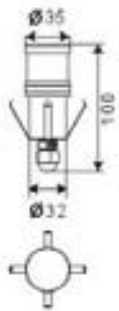

HLG00502

230V	1W	CREE LED	1 LED	
	Driver incl.	35mm	IP68	
Alum.		25 PCS/CTN	27375 PCS/20'	

230V	1.2W	5mm LED	15 LEDs			
IP54			Alum.	20 PCS/CTN	284980 PCS/20'