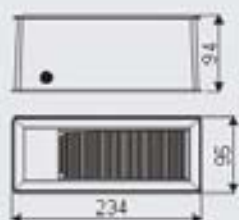

HLG02701

230V	1.2W	5mm LED	15 LEDs		
IP65	 217mm 77mm		Alum.	30 PCS/ CTN	9810 PCS/20'

HLG02702

230V	1.2W	5mm LED	15 LEDs		
IP65	 117mm 77mm		Alum.	40 PCS/ CTN	16000 PCS/20'

HLG02801

230V	1.5W	5mm LED	18 LEDs		
IP65	 217mm 122mm		Alum.	30 PCS/ CTN	7590 PCS/20'