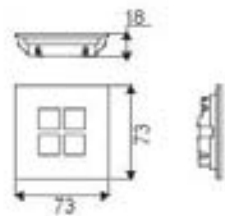

HLG01902

12V	3x 0.5W	5mm LED	3x12 LEDs	III	F	60mm
			ST304	16 PCS/CTN	12304 PCS/20'	

12V	5x 0.5W	5mm LED	5x6 LEDs	III	F	35mm
			Alum.	8 PCS/CTN	6696 PCS/20'