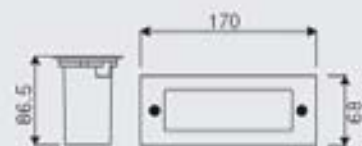

HLG03103

230V	1.5W	5mm LED	16 LEDs
	IP54		 53mm 162mm
	ST304 Alum.	30 PCS/CTN	14970 PCS/20'