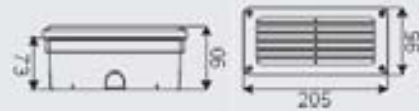

230V	3W	5mm LED	60 LEDs
	IP54		
Alum.	12 PCS/ CTN	10044 PCS/20'