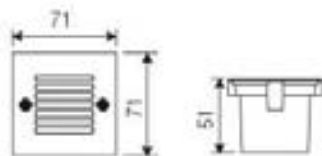

HLG03201

HLG03202