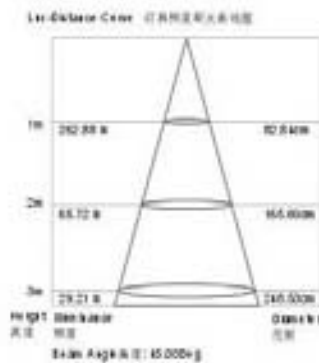

HLE00301

230V	3W	CREE LED	3 LEDs	III
F	←	↓	IP67	Driver incl.
45°	ST304 Alum.	20 PCS/CTN	16260 PCS/20'	

HLE00401

230V	1.7W	5mm LED	20 LEDs	
			IP67	ST304 Alum.
12 PCS/CTN	4800 PCS/20'			

HLE00402

230V	3W	CREE LED	3 LEDs	
			IP67	Driver incl.
45°	45°	ST304 Alum.	12 PCS/CTN	4800 PCS/20'