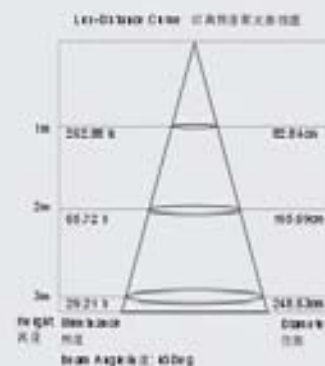

12V	3W	CREE LED	3 LEDs	III
F	←	↓	IP67	Driver excl.
16°	ST304 Alum.	20 PCS/CTN	21900 PCS/20'	

HLE00201

12V	3W	CREE LED	3 LEDs	III
F	←	↓	IP67	Driver excl.
45°	ST304 Alum.	20 PCS/CTN	21900 PCS/20'	

HLE00202