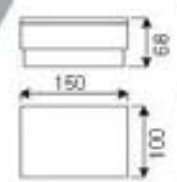

230V	2W
24 LEDs	5mm LED
12 PCS/CTN	16272 PCS/20'