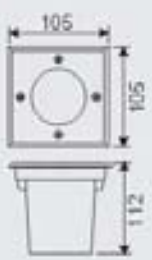

12V	3x1W
3x12 LEDs	5mm LED
6 PCS/CTN	3414 PCS/20'

230V	1.2W
15 LEDs	5mm LED
20 PCS/CTN	16260 PCS/20'

12V	3x1W
3x12 LEDs	5mm LED
6 PCS/CTN	3414 PCS/20'

230V	1.2W
15 LEDs	5mm LED
20 PCS/CTN	16260 PCS/20'