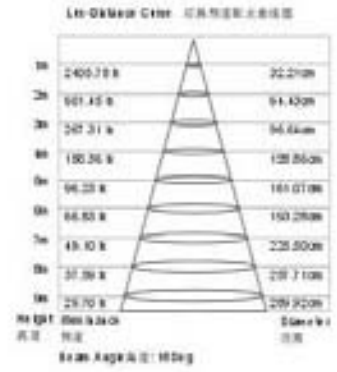

HLE00802

230V	3.9W	5mm LED	47 LEDs		
IP67			ST304 Alum.	8 PCS/ CTN	5552 PCS/20'

HLE00901

230V	2.6W	5mm LED	33 LEDs		
IP67			6 PCS/CTN	ST304 Alum.	4164 PCS/20'

HLE00902

230V	2.6W	5mm LED
33 LEDs		
IP67		
6 PCS/CTN	ST304 Alum.	4164 PCS/20'