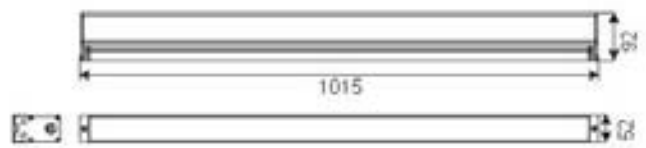

230V	3.5W	5mm LED	42 LEDs		
		Alum.	IP65	6 PCS/ CTN	7122 PCS/20'

230V	7.5W	5mm LED	90 LEDs		
		Alum.	IP65	6 PCS/ CTN	3714 PCS/20'

HLE01102