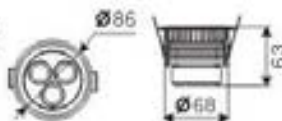

230V	8W	5mm LED	100 LEDs	
			140mm 140mm	ABS
20 PCS/CTN	16740 PCS/20'			

230V	9W	CREE LED	3 LEDs	
			Driver incl.	
14°	Alum.	20 PCS/CTN	29980 PCS/20'