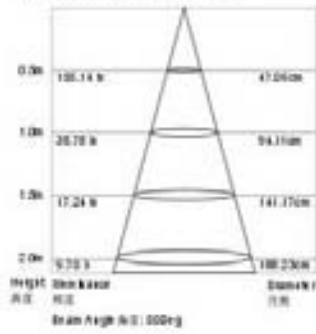

350mA	3W	CREE LED	3 LEDs	III
F	↑	←	Driver excl.	50mm
45°	PC	100 PCS/CTN	176000 PCS/20'	

350mA	1W	CREE LED	1 LED	III
F	↑	←	Driver excl.	40mm
45°	Alum.	50 PCS/CTN	71200 PCS/20'	

HLF01701

LED-SPOTLIGHT CASE (CARTON) DIMENSIONS