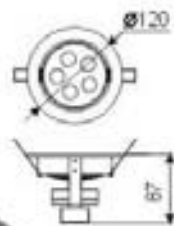

HLF00301

LED-Beam Cone (°) (mm) (m)

230V	12W	CREE LED	4 LEDs	
			Driver incl.	
14°	Alum.	12 PCS/CTN	17988 PCS/20'	

HLF00401

LED-Objektive Daten 灯珠间距及光束

230V	12W	CREE LED	4 LEDs	
			Driver incl.	
14°	Alum.	12 PCS/CTN	11388 PCS/20'	124mm

HLF00501

Light-Distribution Curve (CANDIDATE) (mm)

Height: 85.2mm
Diameter: 90mm
Beam Angle: 15°

230V	3W	CREE LED	3 LEDs	90mm
F	↑	←	Driver incl.	77mm
15°	15°	Alum.	12 PCS/CTN	15528 PCS/20'

HLF00601

Light-Distribution Curve (CANDIDATE) (mm)

Height: 67mm
Diameter: 120mm
Beam Angle: 16°

230V	5W	CREE LED	5 LEDs	120mm
F	↑	←	Driver incl.	100mm
16°	20°	Alum.	12 PCS/CTN	9756 PCS/20'

LED-Down Light (7W) (7W)

230V	7W	CREE LED	7 LEDs	119mm
F	↑	←	Driver incl.	119mm
15°	20°	Alum.	12 PCS/CTN	8544 PCS/20'