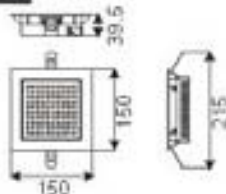

HLF00501

Light-Distribution Curve (CANDIDATE) (mm)

Height: 85.2mm
Diameter: 90mm
Beam Angle: 15°

230V	3W	CREE LED	3 LEDs	90mm
F	↑	←	Driver incl.	77mm
15°	15°	Alum.	12 PCS/CTN	15528 PCS/20'

HLF00601

Light-Distribution Curve (CANDIDATE) (mm)

Height: 67mm
Diameter: 120mm
Beam Angle: 16°

230V	5W	CREE LED	5 LEDs	120mm
F	↑	←	Driver incl.	100mm
16°	20°	Alum.	12 PCS/CTN	9756 PCS/20'

LED-Down Light (7W) (7W)

230V	7W	CREE LED	7 LEDs	119mm
F	↑	←	Driver incl.	119mm
15°	20°	Alum.	12 PCS/CTN	8544 PCS/20'

HLF00701

HLF00801

LED-Down Light (12W) (12W)

230V	12W	CREE LED	12 LEDs	125mm
F	↑	←	Driver incl.	125mm
19°	30°	Alum.	12 PCS/CTN	8760 PCS/20'

HLF00901

230V	8W	5mm LED	100 LEDs	
			140mm 140mm	ABS
20 PCS/CTN	16740 PCS/20'			