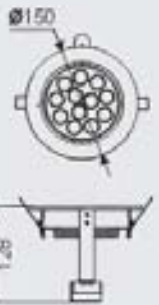

HLF00501

Light-Distribution Curve (CANDIDATE) (mm)

Height: 85.2mm
Diameter: 90mm
Beam Angle: 15°

230V	3W	CREE LED	3 LEDs	90mm
F	↑	←	Driver incl.	77mm
15°	15°	Alum.	12 PCS/CTN	15528 PCS/20'

HLF00601

Light-Distribution Curve (CANDIDATE) (mm)

Height: 67mm
Diameter: 120mm
Beam Angle: 16°

230V	5W	CREE LED	5 LEDs	120mm
F	↑	←	Driver incl.	100mm
16°	20°	Alum.	12 PCS/CTN	9756 PCS/20'

LED-Down Light (7W) (7W)

230V	7W	CREE LED	7 LEDs	119mm
F	↑	←	Driver incl.	119mm
15°	20°	Alum.	12 PCS/CTN	8544 PCS/20'

HLF00701

HLF00801

LED-Down Light (12W) (12W)

230V	12W	CREE LED	12 LEDs	125mm
F	↑	←	Driver incl.	125mm
19°	30°	Alum.	12 PCS/CTN	8760 PCS/20'

HLF00901

230V	8W	5mm LED	100 LEDs	
			140mm 140mm	ABS
20 PCS/CTN	16740 PCS/20'			