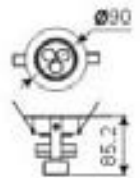

HLF00301

LED-Beam Cone (°) (mm) (m)

230V	12W	CREE LED	4 LEDs	
			Driver incl.	
14°	Alum.	12 PCS/CTN	17988 PCS/20'	

HLF00401

LED-Objektive Daten 灯珠间距及光束

230V	12W	CREE LED	4 LEDs	
			Driver incl.	
14°	Alum.	12 PCS/CTN	11388 PCS/20'	124mm

HLF00501

Light-Distribution Curve (CANDIDATE) (mm)

Height: 85.2mm
Diameter: 90mm
Beam Angle: 15°

230V	3W	CREE LED	3 LEDs	90mm
F	↑	←	Driver incl.	77mm
15°	15°	Alum.	12 PCS/CTN	15528 PCS/20'

HLF00601

Light-Distribution Curve (CANDIDATE) (mm)

Height: 67mm
Diameter: 120mm
Beam Angle: 16°

230V	5W	CREE LED	5 LEDs	120mm
F	↑	←	Driver incl.	100mm
16°	20°	Alum.	12 PCS/CTN	9756 PCS/20'

LED-Down Light (7W) (7W)

230V	7W	CREE LED	7 LEDs	119mm
F	↑	←	Driver incl.	119mm
15°	20°	Alum.	12 PCS/CTN	8544 PCS/20'