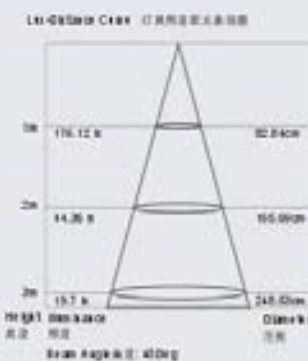

12V	2x1W	CREE LED	2x1 LEDs	III
F	↑	←	Driver incl.	45mm
45°	Alum.	40 PCS/CTN	51780 PCS/20'	

HLF01502

LED-Detail Cree (CREE) LED

12V	2x1W	CREE LED	2x1 LEDs	III
F	↑	←	Driver incl.	47mm
17°	Zn	20 PCS/CTN	47480 PCS/20'	