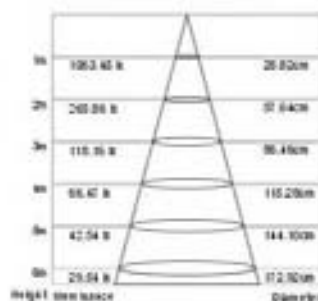

HLF00501

Light-Distribution Curve (CANDIDATE) (mm)

Height: 85.2mm
Diameter: 90mm
Beam Angle: 15°

230V	3W	CREE LED	3 LEDs	90mm
F	↑	←	Driver incl.	77mm
15°	15°	Alum.	12 PCS/CTN	15528 PCS/20'

HLF00601

Light-Distribution Curve (CANDIDATE) (mm)

Height: 67mm
Diameter: 120mm
Beam Angle: 16°

230V	5W	CREE LED	5 LEDs	120mm
F	↑	←	Driver incl.	100mm
16°	20°	Alum.	12 PCS/CTN	9756 PCS/20'

LED-Down Light (7W) (7W)

230V	7W	CREE LED	7 LEDs	119mm
F	↑	←	Driver incl.	119mm
15°	20°	Alum.	12 PCS/CTN	8544 PCS/20'