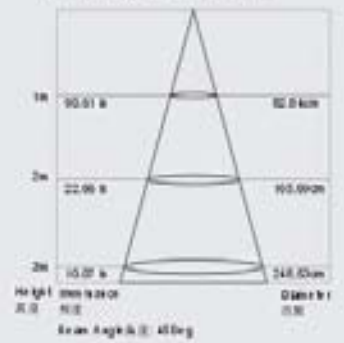

LED-Detail Cree (CREE) LED

12V	2x1W	CREE LED	2x1 LEDs	III
F	↑	←	Driver incl.	45mm
45°	Alum.	40 PCS/CTN	51780 PCS/20'