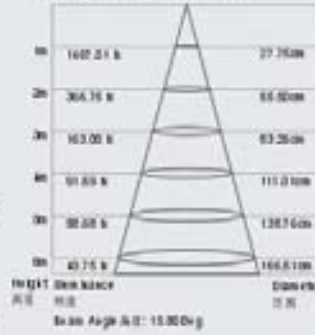

HLF00501

Light-Distribution Curve (CANDIDATE) (mm)

Height: 85.2mm
Diameter: 90mm
Beam Angle: 15°

230V	3W	CREE LED	3 LEDs	90mm
F	↑	←	Driver incl.	77mm
15°	15°	Alum.	12 PCS/CTN	15528 PCS/20'

HLF00601

Light-Distribution Curve (CANDIDATE) (mm)

Height: 67mm
Diameter: 120mm
Beam Angle: 16°

230V	5W	CREE LED	5 LEDs	120mm
F	↑	←	Driver incl.	100mm
16°	20°	Alum.	12 PCS/CTN	9756 PCS/20'

LED-Down Light (7W) (7W)

230V	7W	CREE LED	7 LEDs	119mm
F	↑	←	Driver incl.	119mm
15°	20°	Alum.	12 PCS/CTN	8544 PCS/20'