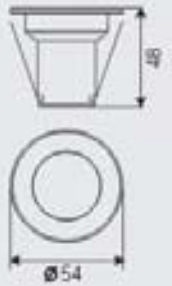

HLF01602

12V	2x1W	CREE LED	2x1 LEDs	III
F	↑	←	Driver incl.	45mm
45°	Alum.	40 PCS/CTN	51780 PCS/20'	

12V	2x1W	CREE LED	2x1 LEDs	III
F	↑	←	Driver incl.	47mm
17°	Zn	20 PCS/CTN	47480 PCS/20'