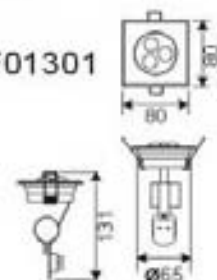

HLF01301

LED-Down Case (DIMMABLE)

230V	3W	CREE LED	3 LEDs	Grounding symbol	F (Flicker-free)	Recessed symbol
House icon	Driver incl.	65mm	44°	Alum.	12 PCS/CTN	11388 PCS/20'

HLF01401

LED-Down Case (DIMMABLE)

700mA	3W	CREE LED	1 LEDs	III (Class III laser)	F (Flicker-free)	Recessed symbol
House icon	Driver excl.	58mm	17°	Alum.	50 PCS/CTN	45900 PCS/20'