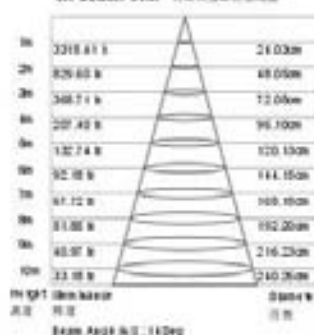

LED OSVĚTLENÍ

stropní osvětlení

HLF00101

LED-Beam Cone (°) (mm) (m)

230V	9W	CREE LED	3 LEDs	
			Driver incl.	
14°	Alum.	12 PCS/CTN	24420 PCS/20'	

HLF00201

LED-Beam Cone (°) (mm) (m)

230V	12W	CREE LED	4 LEDs	
			Driver incl.	
14°	Alum.	12 PCS/CTN	18984 PCS/20'	

HLF00301

LED-Beam Cone (°) (mm) (m)

230V	12W	CREE LED	4 LEDs	
			Driver incl.	
14°	Alum.	12 PCS/CTN	17988 PCS/20'	

HLF00401

LED-Objektive Daten 灯珠间距及光束

230V	12W	CREE LED	4 LEDs	
			Driver incl.	
14°	Alum.	12 PCS/CTN	11388 PCS/20'	124mm

HLF00501

Light-Distribution Curve (CANDIDATE) (mm)

Height: 85.2mm
Diameter: 90mm
Beam Angle: 15°

230V	3W	CREE LED	3 LEDs	90mm
F	↑	←	Driver incl.	77mm
15°	15°	Alum.	12 PCS/CTN	15528 PCS/20'

HLF00601

Light-Distribution Curve (CANDIDATE) (mm)

Height: 67mm
Diameter: 120mm
Beam Angle: 16°

230V	5W	CREE LED	5 LEDs	120mm
F	↑	←	Driver incl.	100mm
16°	20°	Alum.	12 PCS/CTN	9756 PCS/20'

LED-Down Light (7W) (7W)

230V	7W	CREE LED	7 LEDs	119mm
F	↑	←	Driver incl.	119mm
15°	20°	Alum.	12 PCS/CTN	8544 PCS/20'