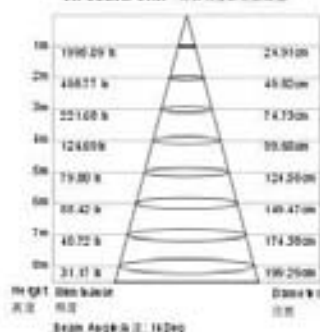

LED OSVĚTLENÍ

stropní osvětlení

HLF00101

LED-Beam Cone (°) (mm) (m)

230V	9W	CREE LED	3 LEDs	
			Driver incl.	
14°	Alum.	12 PCS/CTN	24420 PCS/20'	

HLF00201

LED-Beam Cone (°) (mm) (m)

230V	12W	CREE LED	4 LEDs	
			Driver incl.	
14°	Alum.	12 PCS/CTN	18984 PCS/20'	

HLF00301

LED-Beam Cone (°) (mm) (m)

230V	12W	CREE LED	4 LEDs	
			Driver incl.	
14°	Alum.	12 PCS/CTN	17988 PCS/20'	

HLF00401

LED-Objektive Daten 灯珠间距及光束

230V	12W	CREE LED	4 LEDs	
			Driver incl.	
14°	Alum.	12 PCS/CTN	11388 PCS/20'	124mm

HLF00501

Light-Distribution Curve (CANDIDATE) (mm)

Height: 85.2mm
Diameter: 90mm
Beam Angle: 15°

230V	3W	CREE LED	3 LEDs	90mm
F	↑	←	Driver incl.	77mm
15°	15°	Alum.	12 PCS/CTN	15528 PCS/20'

HLF00601

Light-Distribution Curve (CANDIDATE) (mm)

Height: 67mm
Diameter: 120mm
Beam Angle: 16°

230V	5W	CREE LED	5 LEDs	120mm
F	↑	←	Driver incl.	100mm
16°	20°	Alum.	12 PCS/CTN	9756 PCS/20'

LED-Down Light (7W) (7W)

230V	7W	CREE LED	7 LEDs	119mm
F	↑	←	Driver incl.	119mm
15°	20°	Alum.	12 PCS/CTN	8544 PCS/20'