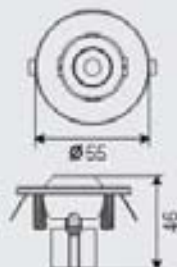

12V	2x1W	CREE LED	2x1 LEDs	III
F	↑	←	Driver incl.	45mm
45°	Alum.	40 PCS/CTN	51780 PCS/20'	

12V	2x1W	CREE LED	2x1 LEDs	III
F	↑	←	Driver incl.	47mm
17°	Zn	20 PCS/CTN	47480 PCS/20'