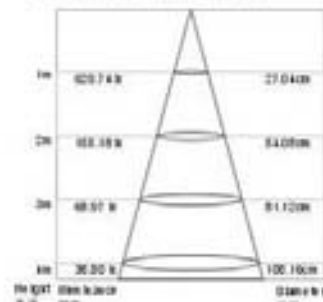

HLF00301

LED-Beam Cone (°) (mm) (m)

230V	12W	CREE LED	4 LEDs	
			Driver incl.	
14°	Alum.	12 PCS/CTN	17988 PCS/20'	

HLF00401

LED-Objektive Daten 灯珠间距及光束

230V	12W	CREE LED	4 LEDs	
			Driver incl.	
14°	Alum.	12 PCS/CTN	11388 PCS/20'	124mm

HLF00501

Light-Distribution Curve (CANDIDATE) (mm)

Height: 85.2mm
Diameter: 90mm
Beam Angle: 15°

230V	3W	CREE LED	3 LEDs	90mm
F	↑	←	Driver incl.	77mm
15°	15°	Alum.	12 PCS/CTN	15528 PCS/20'

HLF00601

Light-Distribution Curve (CANDIDATE) (mm)

Height: 67mm
Diameter: 120mm
Beam Angle: 16°

230V	5W	CREE LED	5 LEDs	120mm
F	↑	←	Driver incl.	100mm
16°	20°	Alum.	12 PCS/CTN	9756 PCS/20'

LED-Down Light (7W) (7W)

230V	7W	CREE LED	7 LEDs	119mm
F	↑	←	Driver incl.	119mm
15°	20°	Alum.	12 PCS/CTN	8544 PCS/20'