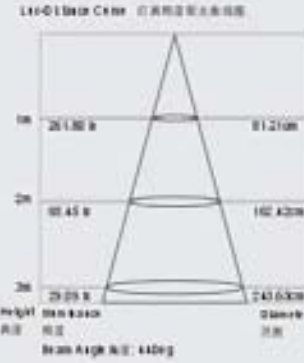

230V	3W	CREE LED	3 LEDs	⊕
F	↑	←	Driver incl.	65mm
44°	Alum.	20 PCS/CTN	21100 PCS/20'