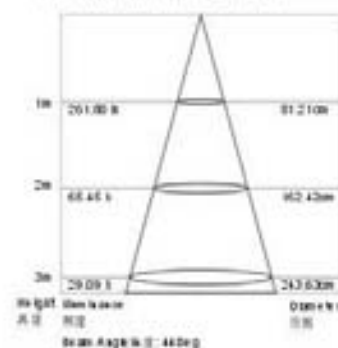

LED-Down Case (DIMMABLE)