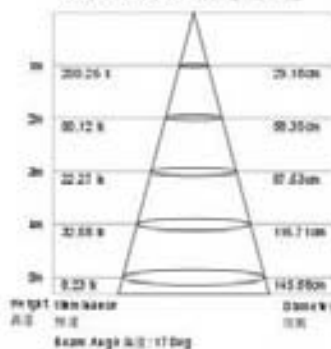

700mA	3W	CREE LED	1 LEDs	III (Class III laser)	F (Flicker-free)	Recessed symbol
House icon	Driver excl.	58mm	17°	Alum.	50 PCS/CTN	45900 PCS/20'