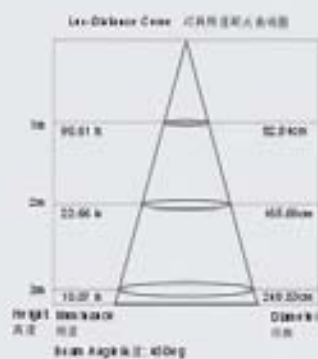

350mA	3W	CREE LED	3 LEDs	III
F	↑	←	Driver excl.	50mm
45°	PC	100 PCS/CTN	176000 PCS/20'	

350mA	1W	CREE LED	1 LED	III
F	↑	←	Driver excl.	40mm
45°	Alum.	50 PCS/CTN	71200 PCS/20'