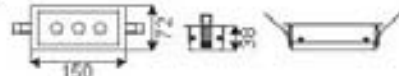

LED OSVĚTLENÍ

stropní osvětlení

HLF00101

LED-Beam Cone (°) (mm) (m)

230V	9W	CREE LED	3 LEDs	
			Driver incl.	
14°	Alum.	12 PCS/CTN	24420 PCS/20'	

HLF00201

LED-Beam Cone (°) (mm) (m)

230V	12W	CREE LED	4 LEDs	
			Driver incl.	
14°	Alum.	12 PCS/CTN	18984 PCS/20'	