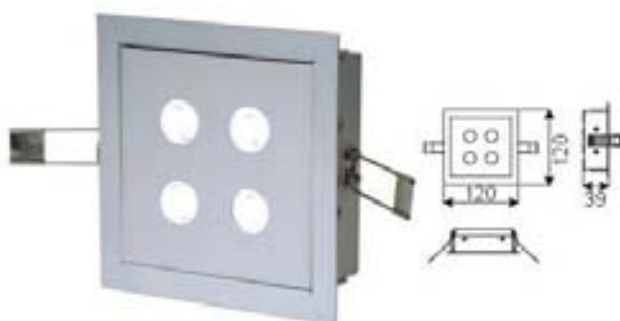

LED OSVĚTLENÍ

stropní osvětlení

HLF00101

LED-Beam Cone (°) (mm) (m)

230V	9W	CREE LED	3 LEDs	
			Driver incl.	
14°	Alum.	12 PCS/CTN	24420 PCS/20'	

HLF00201

LED-Beam Cone (°) (mm) (m)

230V	12W	CREE LED	4 LEDs	
			Driver incl.	
14°	Alum.	12 PCS/CTN	18984 PCS/20'	

HLF00301

LED-Beam Cone (°) (mm) (m)

230V	12W	CREE LED	4 LEDs	
			Driver incl.	
14°	Alum.	12 PCS/CTN	17988 PCS/20'	

HLF00401

LED-Objektive Daten 灯珠间距及光束

230V	12W	CREE LED	4 LEDs	
			Driver incl.	
14°	Alum.	12 PCS/CTN	11388 PCS/20'	124mm

HLF00501

Light-Distribution Curve (CANDIDATE) (mm)

Height: 85.2mm
Diameter: 90mm
Beam Angle: 15°

230V	3W	CREE LED	3 LEDs	90mm
F	↑	←	Driver incl.	77mm
15°	15°	Alum.	12 PCS/CTN	15528 PCS/20'

HLF00601

Light-Distribution Curve (CANDIDATE) (mm)

Height: 67mm
Diameter: 120mm
Beam Angle: 16°

230V	5W	CREE LED	5 LEDs	120mm
F	↑	←	Driver incl.	100mm
16°	20°	Alum.	12 PCS/CTN	9756 PCS/20'

LED-Down Light (7W) (7W)

230V	7W	CREE LED	7 LEDs	119mm
F	↑	←	Driver incl.	119mm
15°	20°	Alum.	12 PCS/CTN	8544 PCS/20'