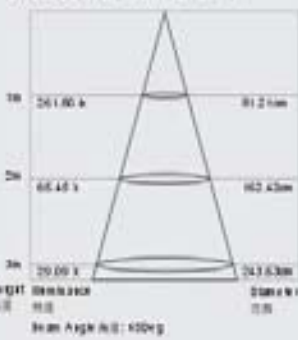

HLF01101 Cree (CREE) LED

350mA	3W	CREE LED	3 LEDs	III
F	↑	←	Driver excl.	74mm
45°	30°	Alum.	20 PCS/CTN	35600 PCS/20'