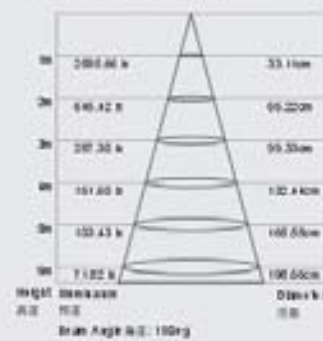

LED-Down Light (12W) (12W)