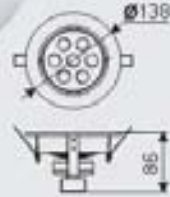

HLF00501

Light-Distribution Curve (CANDIDATE) (mm)

Height: 85.2mm
Diameter: 90mm
Beam Angle: 15°

230V	3W	CREE LED	3 LEDs	90mm
F	↑	←	Driver incl.	77mm
15°	15°	Alum.	12 PCS/CTN	15528 PCS/20'

HLF00601

Light-Distribution Curve (CANDIDATE) (mm)

Height: 67mm
Diameter: 120mm
Beam Angle: 16°

230V	5W	CREE LED	5 LEDs	120mm
F	↑	←	Driver incl.	100mm
16°	20°	Alum.	12 PCS/CTN	9756 PCS/20'

LED-Down Light (7W) (7W)

230V	7W	CREE LED	7 LEDs	119mm
F	↑	←	Driver incl.	119mm
15°	20°	Alum.	12 PCS/CTN	8544 PCS/20'

HLF00701

HLF00801

LED-Down Light (12W) (12W)

230V	12W	CREE LED	12 LEDs	125mm
F	↑	←	Driver incl.	125mm
19°	30°	Alum.	12 PCS/CTN	8760 PCS/20'

HLF00901

230V	8W	5mm LED	100 LEDs	
			140mm 140mm	ABS
20 PCS/CTN	16740 PCS/20'			