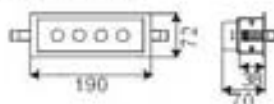

LED OSVĚTLENÍ

stropní osvětlení

HLF00101

LED-Beam Cone (°) (mm) (m)

230V	9W	CREE LED	3 LEDs	
			Driver incl.	
14°	Alum.	12 PCS/CTN	24420 PCS/20'	

HLF00201

LED-Beam Cone (°) (mm) (m)

230V	12W	CREE LED	4 LEDs	
			Driver incl.	
14°	Alum.	12 PCS/CTN	18984 PCS/20'	