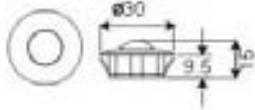

350mA	3W	CREE LED	3 LEDs	III
F	↑	←	Driver excl.	50mm
45°	PC	100 PCS/CTN	176000 PCS/20'	

350mA	1W	CREE LED	1 LED	III
F	↑	←	Driver excl.	40mm
45°	Alum.	50 PCS/CTN	71200 PCS/20'	

HLF01701

LED-SPOTLIGHT CASE (CARTON) DIMENSIONS