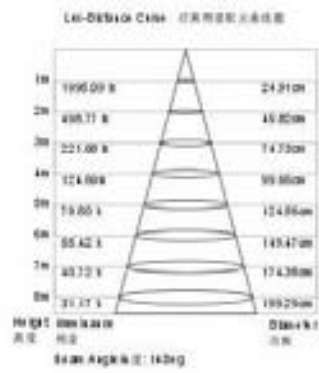

230V	7W	CREE LED	7 LEDs	
⊕	F	↓	IP44	
Driver incl.	14°	Alum.	20 PCS/CTN	13580 PCS/20'