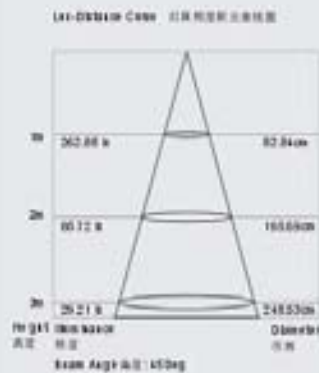

HLD00901

230V	3W	CREE LED	3 LEDs
			IP67
Driver incl.	45°	Alum.	20 PCS/CTN
			13240 PCS/20'