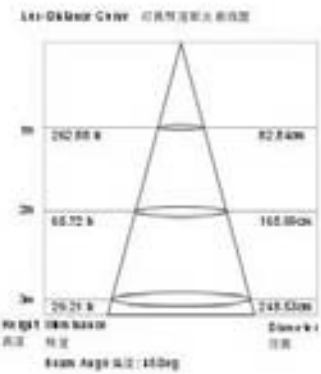

HLD00101

12V	3W	CREE LED	3 LEDs	III	F
↓	IP44	Driver excl.	45°	Alum.	4 PCS/CTN
					4748 PCS/20'