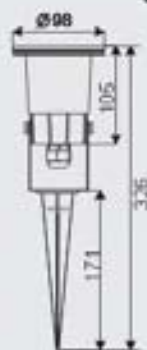

HLD00901

230V	3W	CREE LED	3 LEDs
			IP67
Driver incl.	45°	Alum.	20 PCS/CTN
			13240 PCS/20'