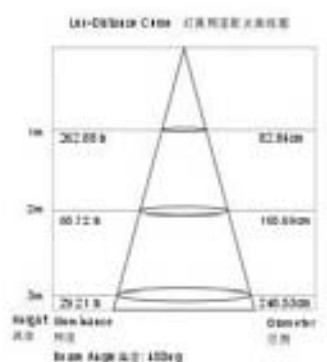

12V	3W	CREE LED	3 LEDs	III	F
↓	IP44	Driver excl.	45°	Alum.	4 PCS/CTN
					7506 PCS/20'

HLD00701

230V	7W	CREE LED	7 LEDs	
⊕	F	↓	IP44	
Driver incl.	14°	Alum.	20 PCS/CTN	13580 PCS/20'

HLD00601

230V	3W	CREE LED	3 LEDs	
⊕	F	↓	IP44	
Driver incl.	45°	Alum.	8 PCS/CTN	11992 PCS/20'