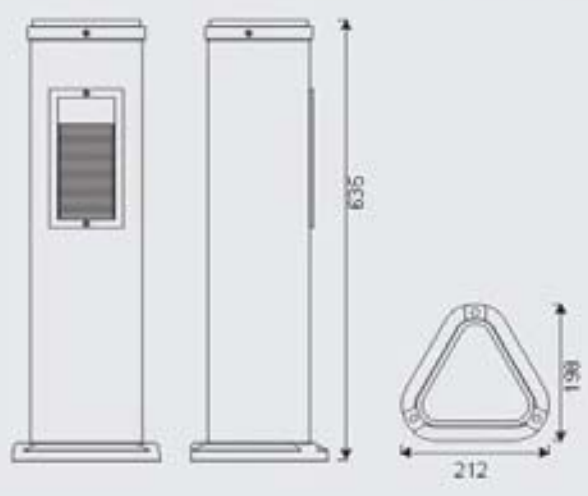

230V	4W	5mm LED	42 LEDs		
	IP44	Alum.	1 PCS/ CTN	890 PCS/20'	

HLC00701