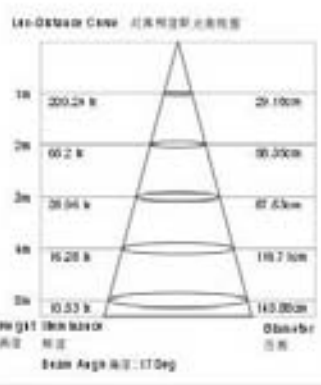

HLC00701

HLD00101

12V	3W	CREE LED	3 LEDs	III	F
↓	IP44	Driver excl.	45°	Alum.	4 PCS/CTN
					4748 PCS/20'

HLD00302

12V	3x1W	CREE LED	3x1 LEDs
III	F	↓	IP44
Driver incl.	17°	Alum.	8 PCS/CTN
5176 PCS/20'			

HLD00201