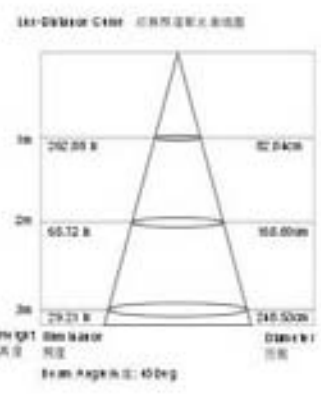

HLC00701

HLD00101

12V	3W	CREE LED	3 LEDs	III	F
↓	IP44	Driver excl.	45°	Alum.	4 PCS/CTN
					4748 PCS/20'

HLD00302

12V	3x1W	CREE LED	3x1 LEDs
III	F	↓	IP44
Driver incl.	17°	Alum.	8 PCS/CTN
5176 PCS/20'			

HLD00201